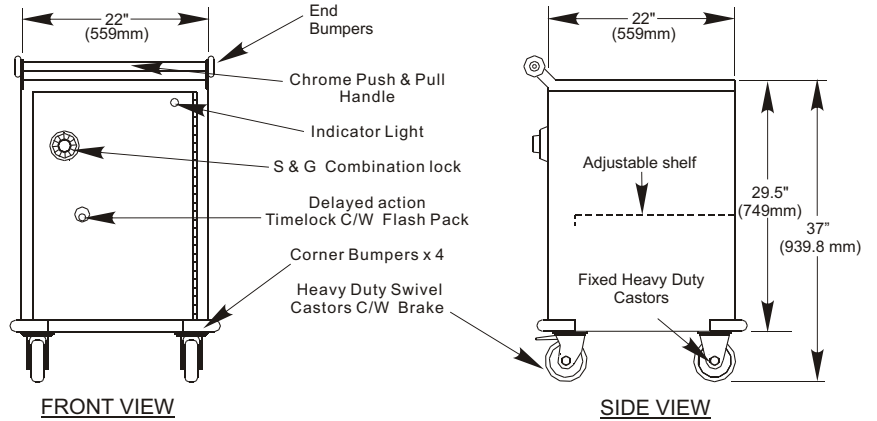

Product ID: MKR 3040-1 ABMT

**ABM Service Truck
(Single Compartment)**

APPLICATION:

- safe transportation of cash collected from ABM to secure area and vice versa

SPECIFICATIONS:

- bandit barrier compartment secured by mechanical time delayed action lock (DAT)
- supplied with battery powered flash-pack to signal opening window
- dual custody control with three wheel combination lock - electronic lock options available
- foot brake pedals on wheels prevent the unit from rolling when stationary
- bottom corners protected by rubber bumpers
- one (1) adjustable shelf

- Security Equipment -

- Financial Institutions -

Product ID: MKR 3040-2 ABMT

**ABM Service Truck
(Double Compartment)**

APPLICATION:

- safe transportation of cash collected from ABM to secure area and vice versa

SPECIFICATIONS:

- both bandit barrier compartments secured by separate mechanical time delayed action lock (DAT), supplied with battery powered flash-pack to signal opening window
- each compartment with separate dual custody control using three wheel combination lock - electronic lock options available
- two compartments are completely independent of one another - separated by a solid divider
- foot brake pedals on wheels prevent the unit from rolling when stationary