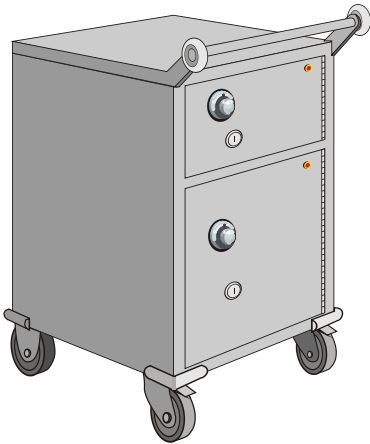

Product ID: MKR 3040-1 ABMT

**ABM Service Truck
(Single Compartment)**

APPLICATION:

- safe transportation of cash collected from ABM to secure area and vice versa

SPECIFICATIONS:

- bandit barrier compartment secured by mechanical time delayed action lock (DAT)
- supplied with battery powered flash-pack to signal opening window
- dual custody control with three wheel combination lock - electronic lock options available
- foot brake pedals on wheels prevent the unit from rolling when stationary
- bottom corners protected by rubber bumpers
- one (1) adjustable shelf

- Security Equipment -

- Financial Institutions -

Product ID: MKR 3040-2 ABMT

**ABM Service Truck
(Double Compartment)**

APPLICATION:

- safe transportation of cash collected from ABM to secure area and vice versa

SPECIFICATIONS:

- both bandit barrier compartments secured by separate mechanical time delayed action lock (DAT), supplied with battery powered flash-pack to signal opening window
- each compartment with separate dual custody control using three wheel combination lock - electronic lock options available
- two compartments are completely independent of one another - separated by a solid divider
- foot brake pedals on wheels prevent the unit from rolling when stationary