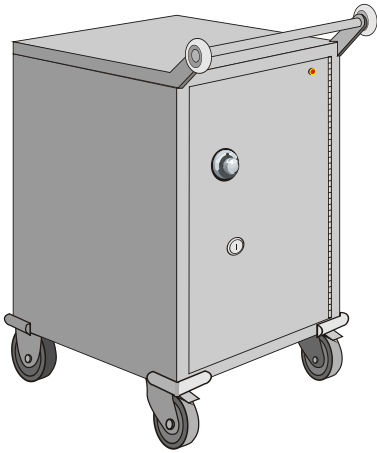

Product ID: MKR 3040-1 ABMT

**ABM Service Truck
(Single Compartment)**

APPLICATION:

- safe transportation of cash collected from ABM to secure area and vice versa

SPECIFICATIONS:

- bandit barrier compartment secured by mechanical time delayed action lock (DAT)
- supplied with battery powered flash-pack to signal opening window
- dual custody control with three wheel combination lock - electronic lock options available
- foot brake pedals on wheels prevent the unit from rolling when stationary
- bottom corners protected by rubber bumpers
- one (1) adjustable shelf

- Security Equipment -

- Financial Institutions -

Product ID: MKR 3040-2 ABMT

**ABM Service Truck
(Double Compartment)**

APPLICATION:

- safe transportation of cash collected from ABM to secure area and vice versa

SPECIFICATIONS:

- both bandit barrier compartments secured by separate mechanical time delayed action lock (DAT), supplied with battery powered flash-pack to signal opening window
- each compartment with separate dual custody control using three wheel combination lock - electronic lock options available
- two compartments are completely independent of one another - separated by a solid divider
- foot brake pedals on wheels prevent the unit from rolling when stationary