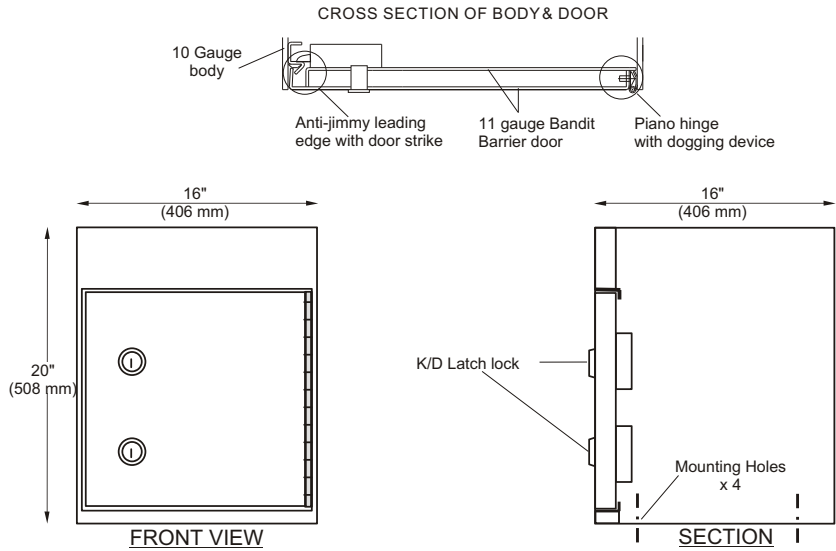

Product ID: MKR 3040

ABM Security Locker

APPLICATION:

- temporary cash storage container

SPECIFICATIONS:

- dual custody control

- Security Equipment -

- Financial Institutions -