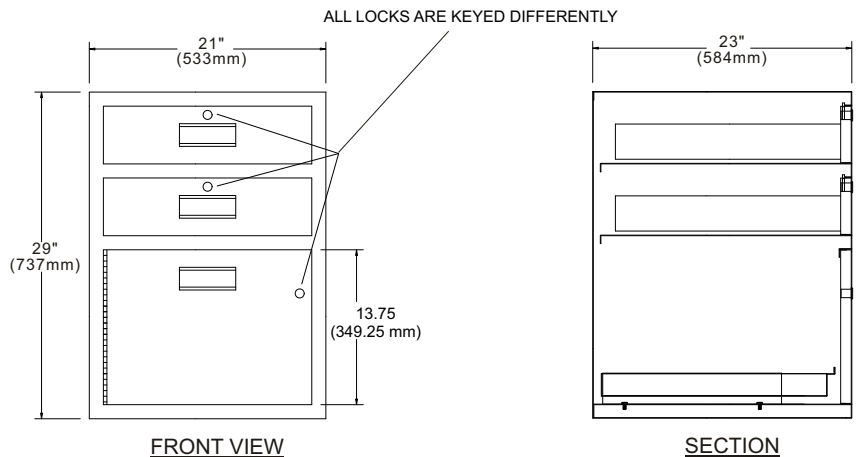

Product ID: MKR 3050 CUP

Teller Cupboard Unit

SPECIFICATION:

- top drawer fitted with a lockable coin & currency tray, and a currency tray
- bottom drawer fitted with voucher tray
- both drawers are gang locked for dual custody control
- stock colour - black or beige

APPLICATION:

- teller cupboard unit for counter line insertion
- light security storage of non-negotiables

- Security Equipment -

- Financial Institutions -

Product ID: MKR 3050 CUP Coin

Teller Cupboard with Coin Storage

SPECIFICATIONS:

- top drawer fitted with a lockable coin & currency tray, and a currency tray
- bottom drawer fitted with voucher tray
- both drawers and the compartment are keyed differently
- easy access to bottom compartment with roll-out tray
- stock colour - black or beige

APPLICATION:

- teller cupboard unit for counter line insertion
- light security storage of non-negotiables

Product ID: MKR 3050 CUP 10"Base

Teller Cupboard Unit with 10" Base

SPECIFICATIONS:

- top drawer empty
- bottom drawer fitted with voucher tray
- both drawers and the compartment are keyed differently
- easy access to bottom compartment with roll-out tray
- mounted to a 10" base
- stock colour - black or beige