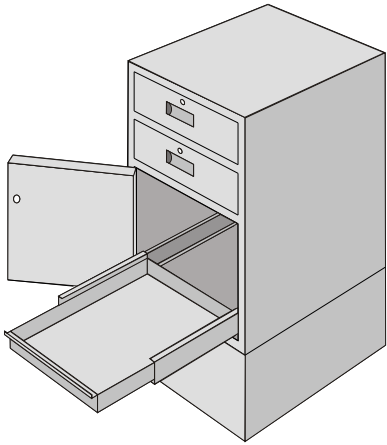

Product ID: MKR 3050 CUP

Teller Cupboard Unit

SPECIFICATION:

- top drawer fitted with a lockable coin & currency tray, and a currency tray
- bottom drawer fitted with voucher tray
- both drawers are gang locked for dual custody control
- stock colour - black or beige

APPLICATION:

- teller cupboard unit for counter line insertion
- light security storage of non-negotiables

- Security Equipment -

- Financial Institutions -

Product ID: MKR 3050 CUP Coin

Teller Cupboard with Coin Storage

SPECIFICATIONS:

- top drawer fitted with a lockable coin & currency tray, and a currency tray
- bottom drawer fitted with voucher tray
- both drawers and the compartment are keyed differently
- easy access to bottom compartment with roll-out tray
- stock colour - black or beige

APPLICATION:

- teller cupboard unit for counter line insertion
- light security storage of non-negotiables

Product ID: MKR 3050 CUP 10"Base

Teller Cupboard Unit with 10" Base

SPECIFICATIONS:

- top drawer empty
- bottom drawer fitted with voucher tray
- both drawers and the compartment are keyed differently
- easy access to bottom compartment with roll-out tray
- mounted to a 10" base
- stock colour - black or beige