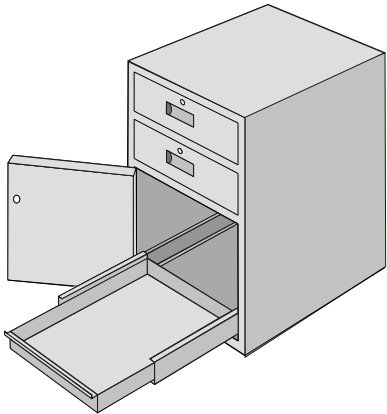

Product ID: MKR 3050 CUP

Teller Cupboard Unit

SPECIFICATION:

- top drawer fitted with a lockable coin & currency tray, and a currency tray
- bottom drawer fitted with voucher tray
- both drawers are gang locked for dual custody control
- stock colour - black or beige

APPLICATION:

- teller cupboard unit for counter line insertion
- light security storage of non-negotiables

- Security Equipment -

- Financial Institutions -

Product ID: MKR 3050 CUP Coin

Teller Cupboard with Coin Storage

SPECIFICATIONS:

- top drawer fitted with a lockable coin & currency tray, and a currency tray
- bottom drawer fitted with voucher tray
- both drawers and the compartment are keyed differently
- easy access to bottom compartment with roll-out tray
- stock colour - black or beige

APPLICATION:

- teller cupboard unit for counter line insertion
- light security storage of non-negotiables

Product ID: MKR 3050 CUP 10"Base

Teller Cupboard Unit with 10" Base

SPECIFICATIONS:

- top drawer empty
- bottom drawer fitted with voucher tray
- both drawers and the compartment are keyed differently
- easy access to bottom compartment with roll-out tray
- mounted to a 10" base
- stock colour - black or beige