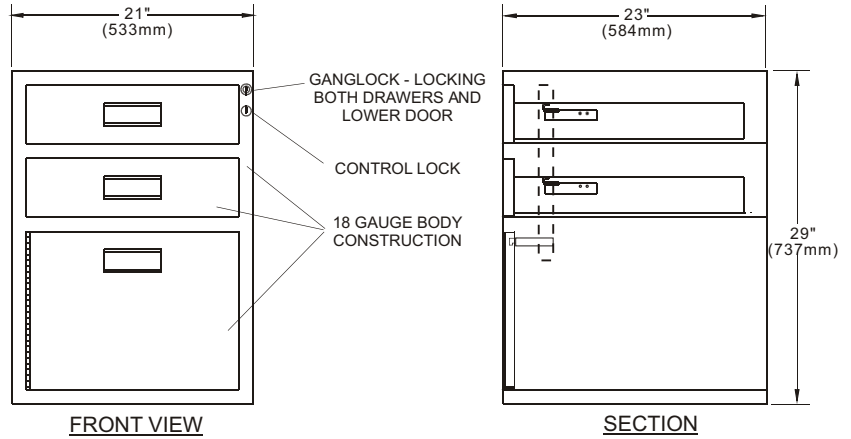

Product ID: MKR 3050 CUP

Teller Cupboard Unit

SPECIFICATION:

- top drawer fitted with a lockable coin & currency tray, and a currency tray
- bottom drawer fitted with voucher tray
- both drawers are gang locked for dual custody control
- stock colour - black or beige

APPLICATION:

- teller cupboard unit for counter line insertion
- light security storage of non-negotiables

- Security Equipment -

- Financial Institutions -

Product ID: MKR 3050 CUP Coin

Teller Cupboard with Coin Storage

SPECIFICATIONS:

- top drawer fitted with a lockable coin & currency tray, and a currency tray
- bottom drawer fitted with voucher tray
- both drawers and the compartment are keyed differently
- easy access to bottom compartment with roll-out tray
- stock colour - black or beige

APPLICATION:

- teller cupboard unit for counter line insertion
- light security storage of non-negotiables

Product ID: MKR 3050 CUP 10"Base

Teller Cupboard Unit with 10" Base

SPECIFICATIONS:

- top drawer empty
- bottom drawer fitted with voucher tray
- both drawers and the compartment are keyed differently
- easy access to bottom compartment with roll-out tray
- mounted to a 10" base
- stock colour - black or beige