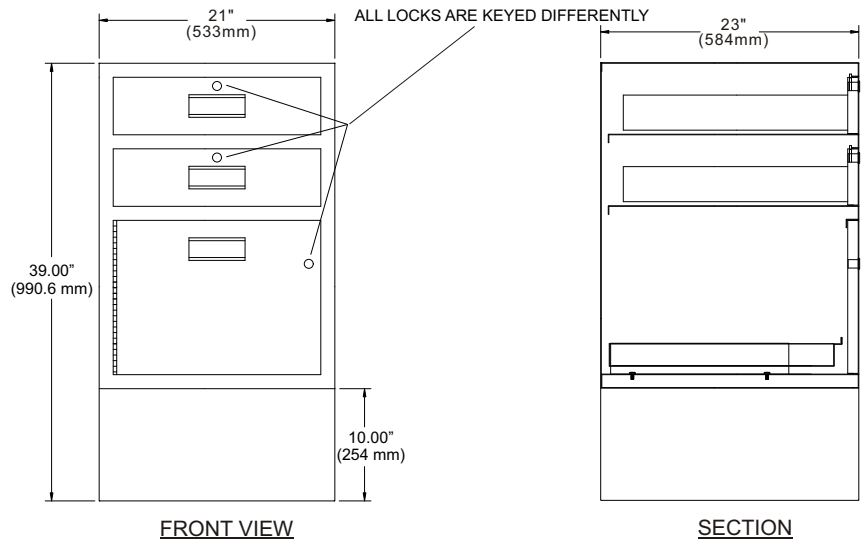

- Security Equipment -

- Financial Institutions -