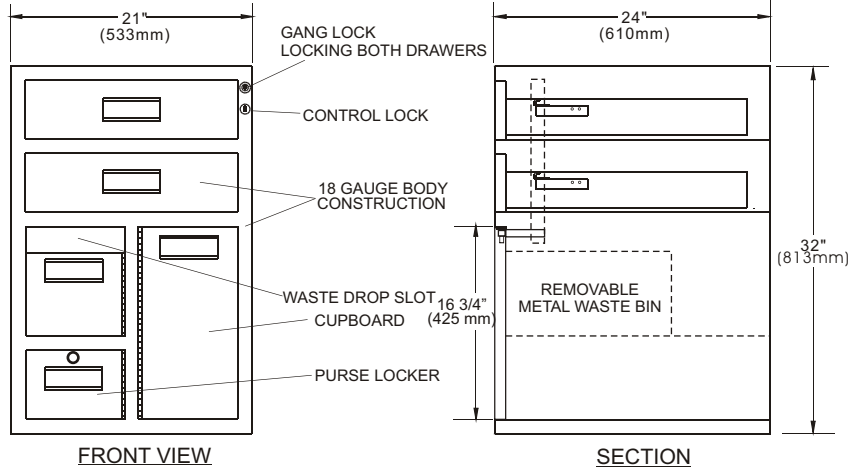

- Security Equipment -

- Financial Institutions -