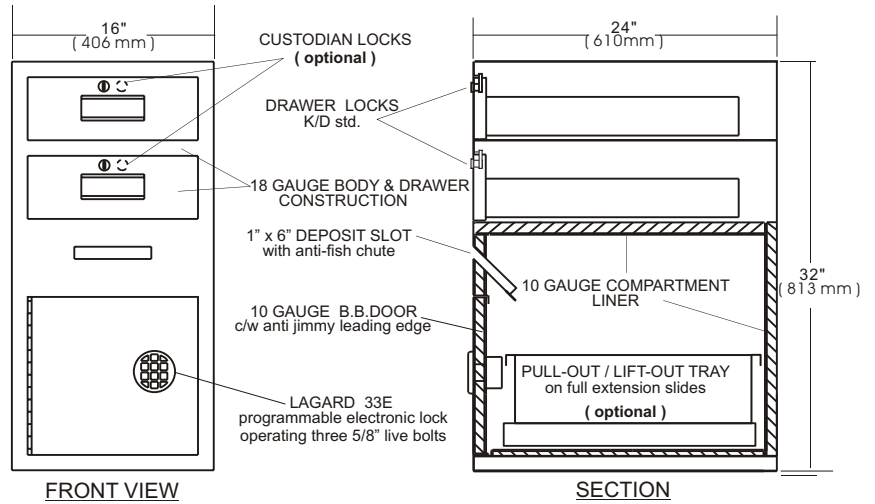

**Product ID: MKR 3055 TAH**

**Teller Anti Hold-Up Unit**

**APPLICATION:**

- teller anti hold-up unit for counter line insertion
- secure cash transactions with minimum cash exposure or cash loss
- quickly deposit cash into bandit barrier chest using the deposit slot

**SPECIFICATIONS:**

- top drawer fitted with lockable cash & currency tray
- bottom drawer fitted with voucher tray
- custodian locks on both drawers optional for dual custody control
- bandit barrier compartment chest with 1" x 6" deposit slot for cash drops
- bandit barrier compartment secured by programmable digital electronic combination lock - single or dual custody, with or without time delay