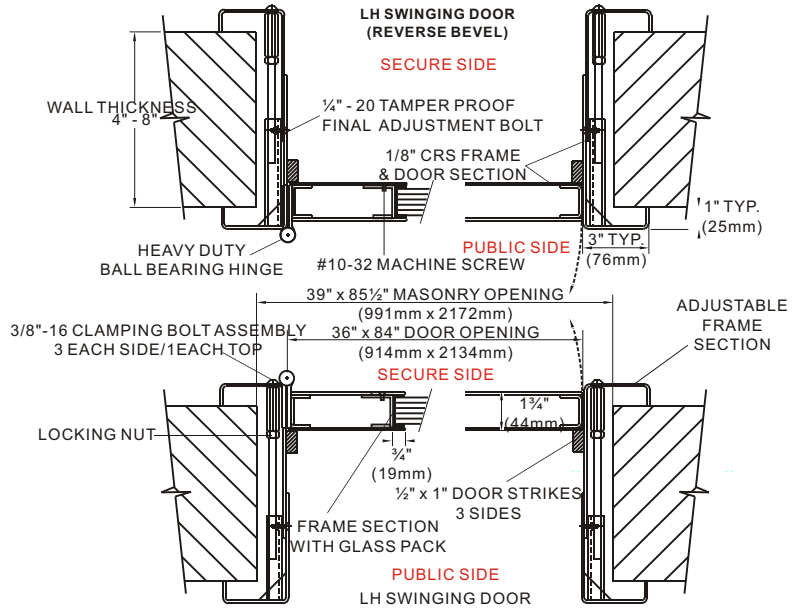

Product ID: MKR 4020 BRD

Bullet Resistant Door

APPLICATION:

- protect secure areas from intrusion

SPECIFICATIONS:

- window made from 1-1/4" clear lexgard
- door and window are bullet resistant

- Security Equipment -