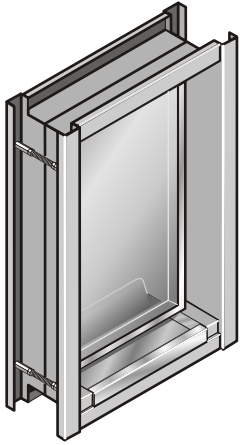

Product ID: MKR 4030 BRW

Bullet Resistant Window

APPLICATION:

- used as part of teller's counter line for secure interaction with clients

SPECIFICATIONS:

- 1/4" lexgard window
- stainless steel deal tray designed to deflect bullets and other projectiles up and away from teller

- Security Equipment -

- Financial Institutions -

Product ID: MKR 4030 BRW

Bullet Resistant Window Extended

APPLICATION:

- used as part of teller's counter line for secure interaction with clients

SPECIFICATIONS:

- 1/4" lexgard window
- stainless steel deal tray designed to deflect bullets and other projectiles up and away from teller