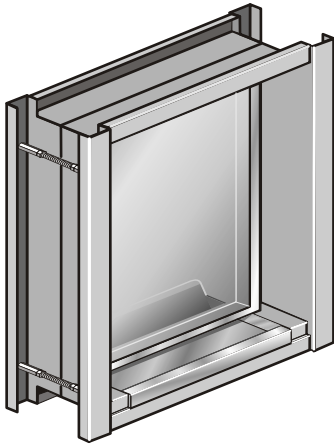

Product ID: MKR 4030 BRW

Bullet Resistant Window

APPLICATION:

- used as part of teller's counter line for secure interaction with clients

SPECIFICATIONS:

- 1/4" lexgard window
- stainless steel deal tray designed to deflect bullets and other projectiles up and away from teller

- Security Equipment -

- Financial Institutions -

Product ID: MKR 4030 BRW

Bullet Resistant Window Extended

APPLICATION:

- used as part of teller's counter line for secure interaction with clients

SPECIFICATIONS:

- 1/4" lexgard window
- stainless steel deal tray designed to deflect bullets and other projectiles up and away from teller