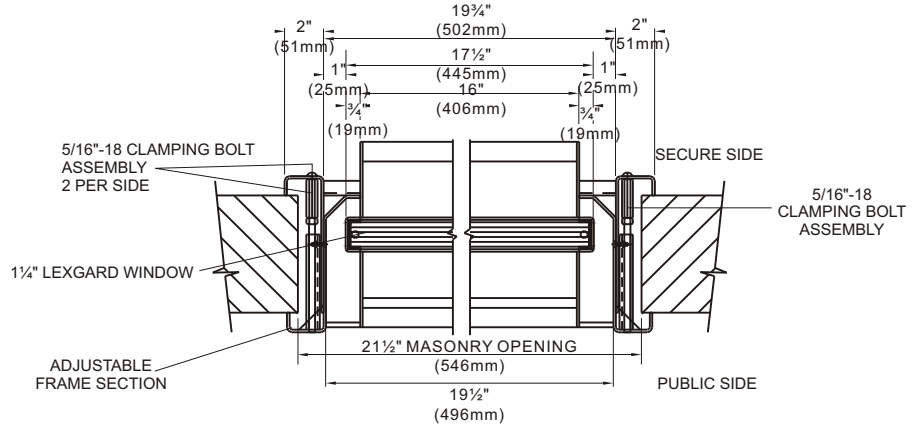

Product ID: MKR 4030 BRW

Bullet Resistant Window

APPLICATION:

- used as part of teller's counter line for secure interaction with clients

SPECIFICATIONS:

- 1/4" lexgard window
- stainless steel deal tray designed to deflect bullets and other projectiles up and away from teller

- Security Equipment -

- Financial Institutions -

Product ID: MKR 4030 BRW

Bullet Resistant Window Extended

APPLICATION:

- used as part of teller's counter line for secure interaction with clients

SPECIFICATIONS:

- 1/4" lexgard window
- stainless steel deal tray designed to deflect bullets and other projectiles up and away from teller