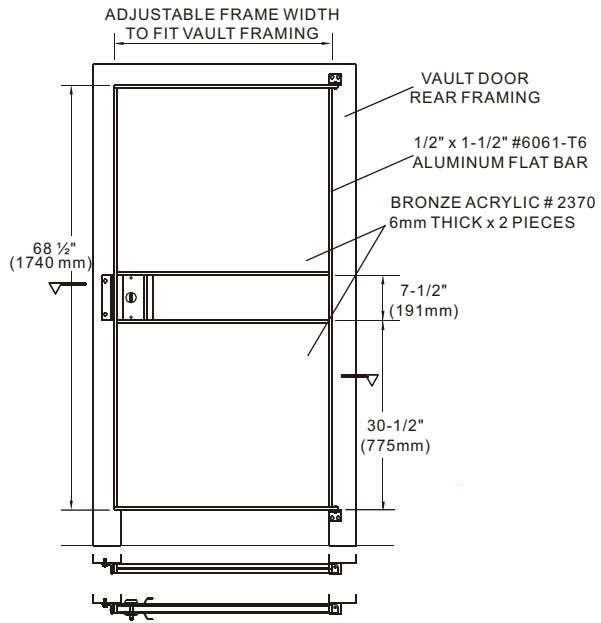

Product ID: MKR 4032 DG

Acrylic Day Gate

APPLICATION:

- provides light security protection to the vault during daytime hours when the main vault door is open

SPECIFICATIONS:

- Security Equipment -

- Financial Institutions -