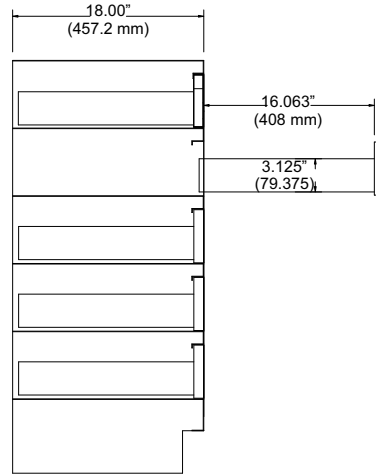

**Product ID: MKR B2**

**Teller Under Counter Unit**

**APPLICATION:**

- light security storage

**SPECIFICATIONS:**

- each drawer can be individually key locked (locking is optional)
- drawers mounted on full extension pull out slides