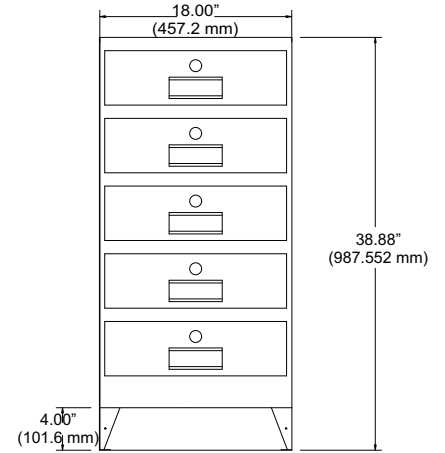

FRONT VIEW

- Security Equipment -

- Financial Institutions -