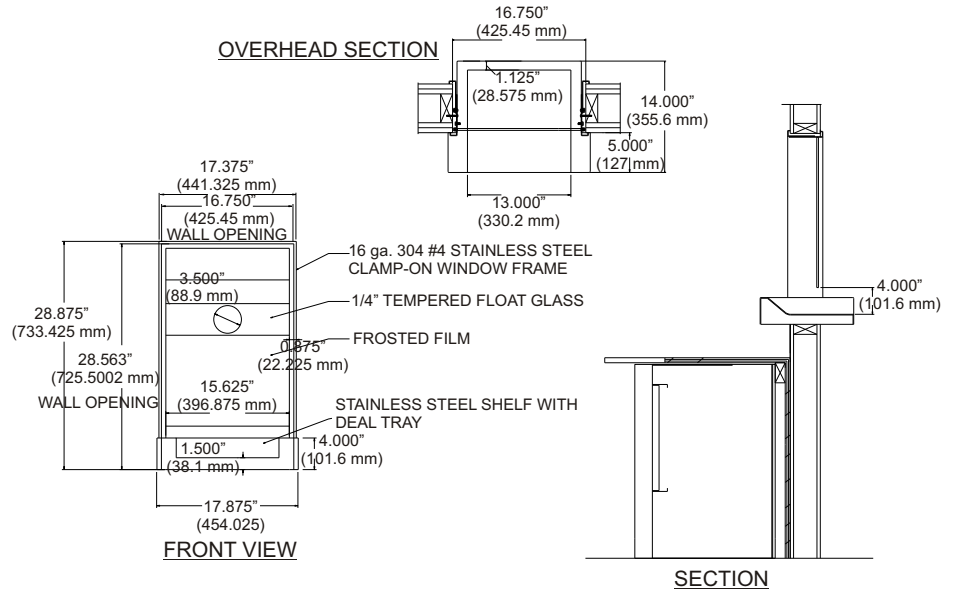

**Product ID: SS Trans. Window**

**Stainless Steel Transaction Window**

**SPECIFICATIONS:**

- 1/4" tempered float glass
- stainless steel deal tray

**APPLICATION:**

- used as part of teller's counter line for secure interaction with clients