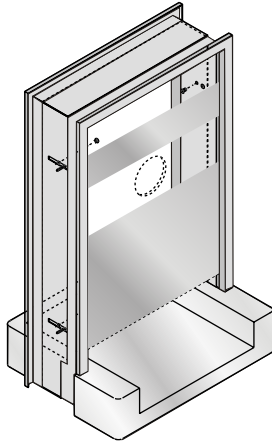

**Product ID: SS Trans. Window**

**Stainless Steel Transaction Window**

**SPECIFICATIONS:**

- 1/4" tempered float glass
- stainless steel deal tray

**APPLICATION:**

- used as part of teller's counter line for secure interaction with clients