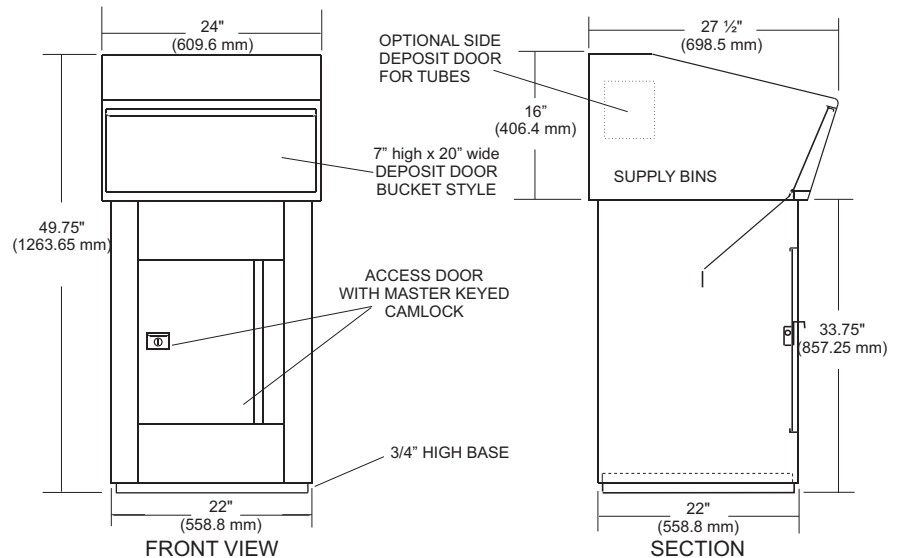

Product ID: MKR 2022-47DBS

Outdoor Dropbox

SPECIFICATIONS:

- made from heavy gauge galvanized sheet metal
- constructed to be secure and weather resistant
- finished using high quality paints for maximum surface durability

APPLICATION:

- outdoor public drop box for parcels

- Courier -

- Equipment -

Product ID: MKR 2022-47DB

Outdoor Dropbox

SPECIFICATIONS:

- made from heavy gauge galvanized sheet metal
- constructed to be secure and weather resistant
- finished using high quality paints for maximum surface durability
- shipping weight: 160 lbs.