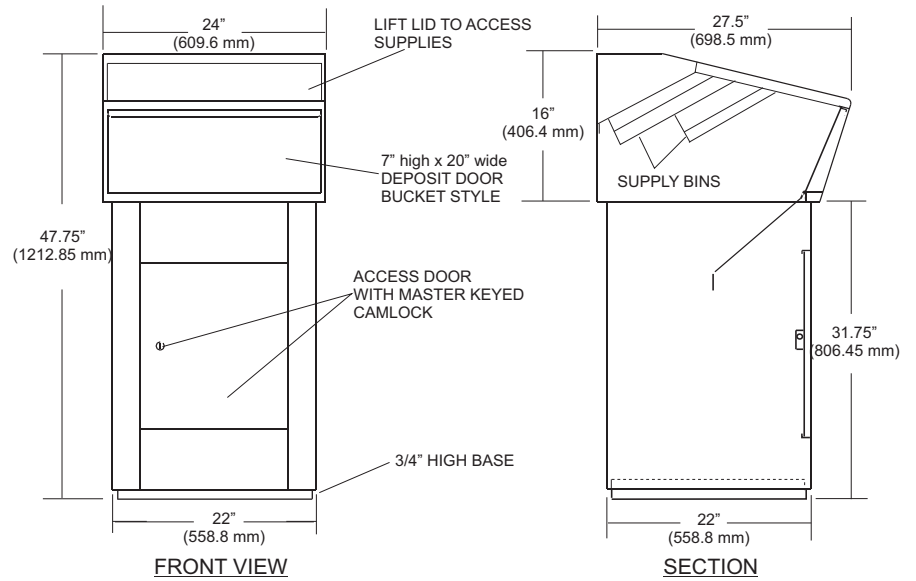

Product ID: MKR 2022-47DBS

Outdoor Dropbox

SPECIFICATIONS:

- made from heavy gauge galvanized sheet metal
- constructed to be secure and weather resistant
- finished using high quality paints for maximum surface durability

APPLICATION:

- outdoor public drop box for parcels

- Courier -

- Equipment -

Product ID: MKR 2022-47DB

Outdoor Dropbox

SPECIFICATIONS:

- made from heavy gauge galvanized sheet metal
- constructed to be secure and weather resistant
- finished using high quality paints for maximum surface durability
- shipping weight: 160 lbs.